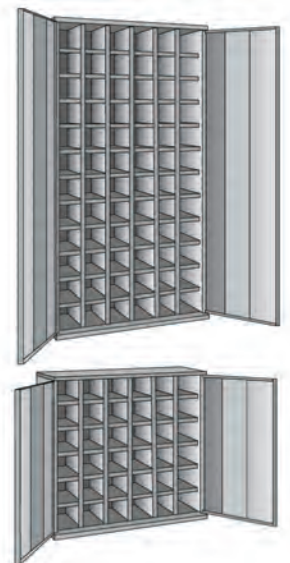

Heights:	Bin sizes
148mm	(12 bins down)
220mm	(8 bins down)
293mm	(6 bins down)
440mm	(4 bins down)

Depths	Bin sizes
Cabinet:	377, 427, 532mm
Internal:	305, 355, 460mm
Shelf:	253, 304, 409mm

Shelf Profiles

Dished D	
Flush F	
Lipped L	

Shelf Profile Sizes:
Dished 50mm
Flush 25mm
Lipped 50mm

"F" Flush shelves supplied unless other specified

Cabinet heights
Full height: 1820mm
Half height: 937mm

Cabinet width
All cabinets:
942mm

Finish

Powder coated finish in a choice of colours:

Grey (as standard)

Colour Options:

Red

Blue

Green

Doors
Doors are available as an option for all units
Twin steel doors, lock and 2 keys
Height Ref
1820mm **SBC6D**
937mm **SBC3D**

1820mm high
72 bins
937mm high
36 bins

Bin size w x h:
148 x 148mm

1820mm high
48 bins
937mm high
24 bins

Bin size w x h:
222 x 148mm

1820mm high
36 bins
937mm high
18 bins

Bin size w x h:
296 x 148mm

1820mm high
24 bins
937mm high
12 bins