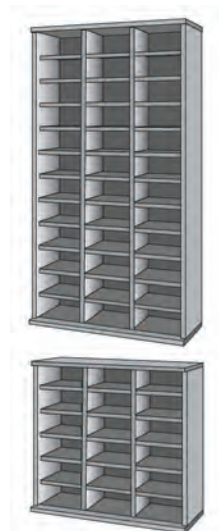

Dished D	
Flush F	
Lipped L	

Shelf Profile Sizes:
Dished 50mm
Flush 25mm
Lipped 50mm

"F" Flush shelves supplied unless other specified

Cabinet heights
Full height: 1820mm
Half height: 937mm

Cabinet width
All cabinets:
942mm

Finish

Powder coated finish in a choice of colours:

Grey (as standard)

Colour Options:

Red

Blue

Green

Doors
Doors are available as an option for all units
Twin steel doors, lock and 2 keys
Height Ref
1820mm **SBC6D**
937mm **SBC3D**

1820mm high
72 bins
937mm high
36 bins

Bin size w x h:
148 x 148mm

1820mm high
48 bins
937mm high
24 bins

Bin size w x h:
222 x 148mm

1820mm high
36 bins
937mm high
18 bins

Bin size w x h:
296 x 148mm

1820mm high
24 bins
937mm high
12 bins

Bin size w x h:
445 x 148mm

Depth mm	Ref: 1820mm high units
305	SBC601
355	SBC602
460	SBC603
Depth mm	Ref: 937mm high units
305	SBC301
355	SBC302
460	SBC303

Depth mm	Ref: 1820mm high units
305	SBC604
355	SBC605
460	SBC606
Depth mm	Ref: 937mm high units
305	SBC304
355	SBC305
460	SBC306