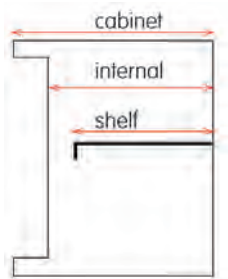

BRITISH
MADE

Steel Bin Cabinets

All units supplied complete and fully assembled ready for immediate use.

Steel Bin Cabinets

Bin sizes	Bin capacity	Shelf capacity
Widths: 148mm (6 bins across)	10kg	60kg
222mm (4 bins across)	12.5kg	50kg
296mm (3 bins across)	15kg	45kg
445mm (2 bins across)	20kg	40kg
900mm (1 bin across)	30kg	30kg

Heights:	Bin sizes
148mm	(12 bins down)
220mm	(8 bins down)
293mm	(6 bins down)
440mm	(4 bins down)

Depths	Bin sizes
Cabinet:	377, 427, 532mm
Internal:	305, 355, 460mm
Shelf:	253, 304, 409mm

Shelf Profiles

Dished D	
Flush F	
Lipped L	

Shelf Profile Sizes:
Dished 50mm
Flush 25mm
Lipped 50mm

"F" Flush shelves supplied unless other specified

Cabinet heights
Full height: 1820mm
Half height: 937mm

Cabinet width
All cabinets:
942mm

1820mm high
72 bins
937mm high
36 bins

Bin size w x h:
148 x 148mm

1820mm high
48 bins
937mm high
24 bins

Bin size w x h:
222 x 148mm

1820mm high
36 bins
937mm high
18 bins

Bin size w x h:
296 x 148mm

1820mm high
24 bins
937mm high
12 bins